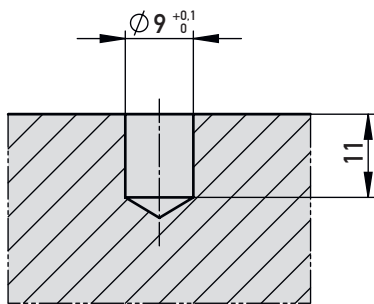

INSTALLATION · INSTALLATION