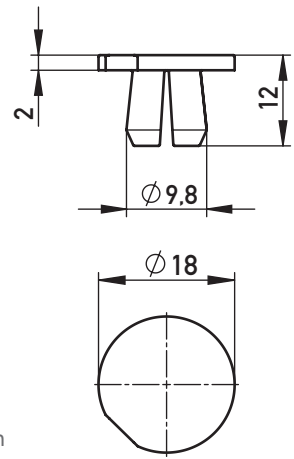

### MARKING FOR COOLING CONNECTIONS

### AT A GLANCE

- › Fast and clear connection identification
- › Easy installation
- › For new and existing mould bases
- › Individual labeling possible from 50 pieces

PA6.6 160 °C

	✉	€/1
1-4 	72900/1-4/IN	•
	72900/1-8/IN	•
	72900/9-16/IN	•
	72900/17-24/IN	•
	72900/25-32/IN	•
1-8 ... 	72900/33-40/IN	•
	72900/41-48/IN	•
	72900/49-56/IN	•
	72900/57-64/IN	•
	72900/65-72/IN	•
	72900/73-80/IN	•

	✉	€/1
1-4 	72900/1-4/OUT	•
	72900/1-8/OUT	•
	72900/9-16/OUT	•
	72900/17-24/OUT	•
	72900/25-32/OUT	•
1-8 ... 	72900/33-40/OUT	•
	72900/41-48/OUT	•
	72900/49-56/OUT	•
	72900/57-64/OUT	•
	72900/65-72/OUT	•
	72900/73-80/OUT	•